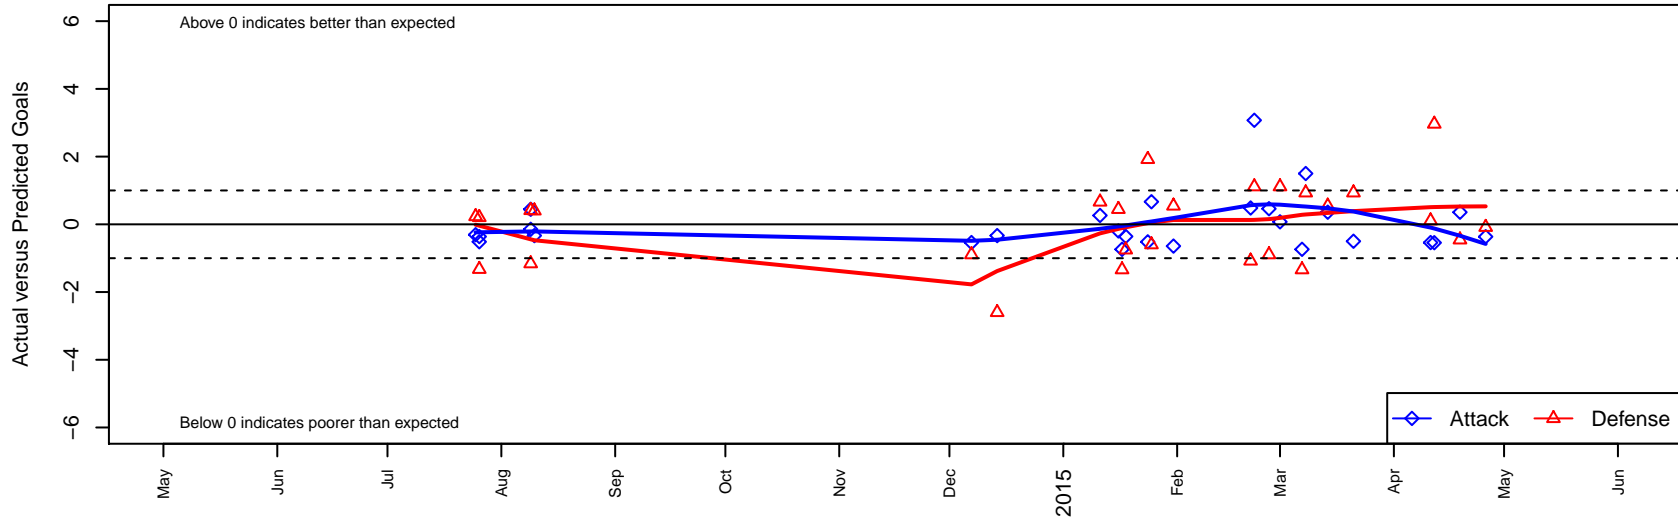

FC Alliance B G99

FC Alliance
 Woodinville, WA
 G99 total strength=946
 attack=1.77 defense=1.56
 fall league = RCL G99 Div 4

alt names used:
 FC ALLIANCE GU15 (WA)
 FC Alliance GU15 B
 FC Alliance G99 B
 FC Alliance G99 B
 FC Alliance GU99 B

Venues played:
 2014 Oswego Nike Cup Silver U15
 2014 River Jam Samba U14-15
 2014 RCL G99 Div 4
 2014 PacNW Winter Classic Premier II U15
 2014 WYS Presidents Cup G99 Division 2

FC Alliance B G99
 Dots are actual minus expected GF (blue circles) and GA (red triangles).
 Blue line is smoothed change in attack strength. Red is smoothed change in defense strength.

**attack and defense variance (black dot)
relative to other teams
and top 10 in region**

**attack and defense rating
relative to others at age
and all opponents in last 13 months**

Performance relative to 13 month average