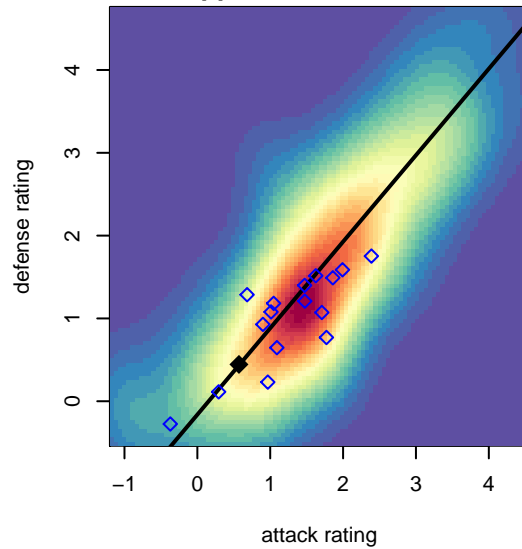

Venues played:
 2014 Oswego Nike Cup Silver U15
 2014 River Jam Samba U14-15
 2014 RCL G99 Div 4
 2014 PacNW Winter Classic Premier II U15
 2014 WYS Presidents Cup G99 Division 2

FC Alliance B G99
 Dots are actual minus expected GF (blue circles) and GA (red triangles).
 Blue line is smoothed change in attack strength. Red is smoothed change in defense strength.

**attack and defense variance (black dot)
relative to other teams
and top 10 in region**

**attack and defense rating
relative to others at age
and all opponents in last 13 months**

Performance relative to 13 month average