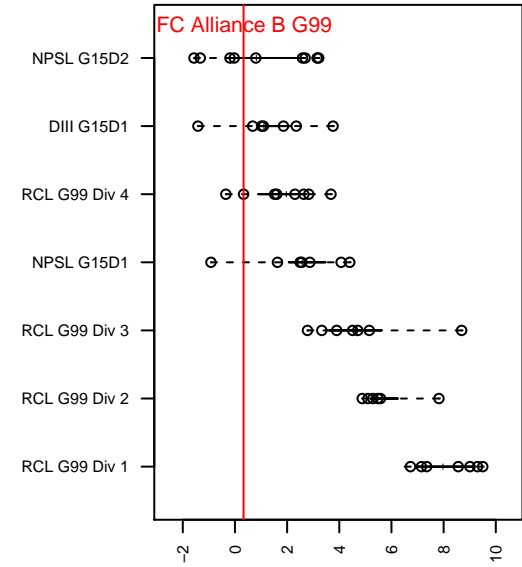

FC Alliance B G99

FC Alliance
 Woodinville, WA
 G99 total strength=946
 attack=1.77 defense=1.56
 fall league = RCL G99 Div 4

alt names used:
 FC ALLIANCE GU15 (WA)
 FC Alliance GU15 B
 FC Alliance G99 B
 FC Alliance G99 B
 FC Alliance GU99 B

Venues played:
 2014 Oswego Nike Cup Silver U15
 2014 River Jam Samba U14-15
 2014 RCL G99 Div 4
 2014 PacNW Winter Classic Premier II U15
 2014 WYS Presidents Cup G99 Division 2

FC Alliance B G99
 Dots are actual minus expected GF (blue circles) and GA (red triangles).
 Blue line is smoothed change in attack strength. Red is smoothed change in defense strength.

**attack and defense variance (black dot)
relative to other teams
and top 10 in region**

**attack and defense rating
relative to others at age
and all opponents in last 13 months**

Performance relative to 13 month average