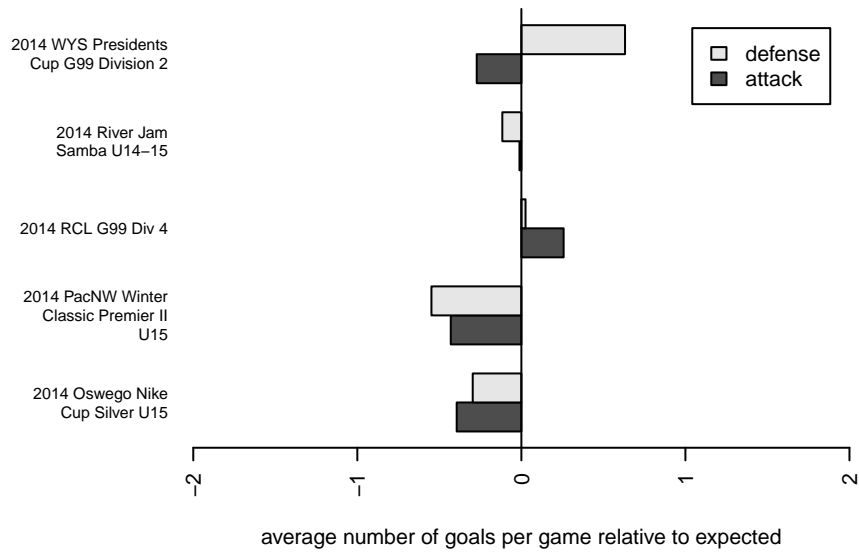

Venues played:
 2014 Oswego Nike Cup Silver U15
 2014 River Jam Samba U14-15
 2014 RCL G99 Div 4
 2014 PacNW Winter Classic Premier II U15
 2014 WYS Presidents Cup G99 Division 2

FC Alliance B G99
 Dots are actual minus expected GF (blue circles) and GA (red triangles).
 Blue line is smoothed change in attack strength. Red is smoothed change in defense strength.

**attack and defense variance (black dot)
relative to other teams
and top 10 in region**

**attack and defense rating
relative to others at age
and all opponents in last 13 months**

Performance relative to 13 month average