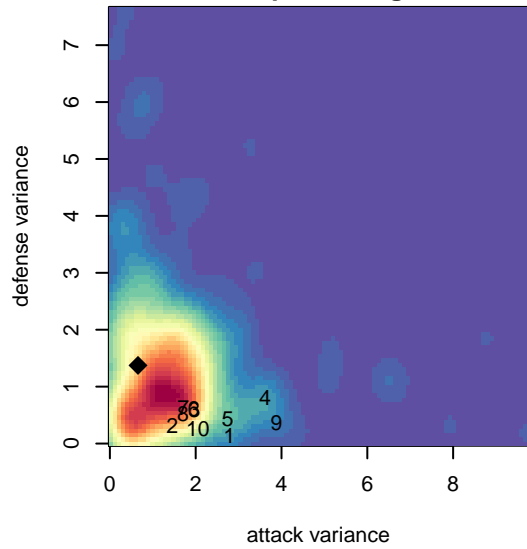

FC Alliance B G99

FC Alliance
 Woodinville, WA
 G99 total strength=946
 attack=1.77 defense=1.56
 fall league = RCL G99 Div 4

alt names used:
 FC ALLIANCE GU15 (WA)
 FC Alliance GU15 B
 FC Alliance G99 B
 FC Alliance G99 B
 FC Alliance GU99 B

Venues played:
 2014 Oswego Nike Cup Silver U15
 2014 River Jam Samba U14-15
 2014 RCL G99 Div 4
 2014 PacNW Winter Classic Premier II U15
 2014 WYS Presidents Cup G99 Division 2

FC Alliance B G99
 Dots are actual minus expected GF (blue circles) and GA (red triangles).
 Blue line is smoothed change in attack strength. Red is smoothed change in defense strength.

**attack and defense variance (black dot)
relative to other teams
and top 10 in region**

**attack and defense rating
relative to others at age
and all opponents in last 13 months**

Performance relative to 13 month average